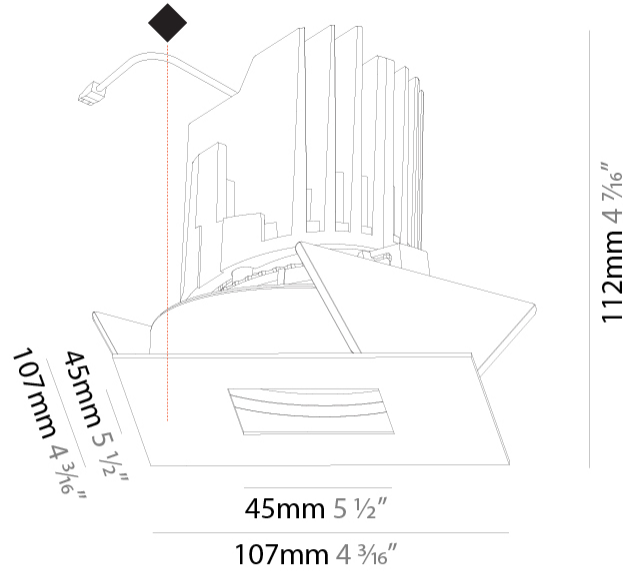

GENERAL

Series: Bioniq
 Subseries: Bioniq Square Pinhole
 Brand: Prolicht
 Division: Architectural
 Mounting Type: Recessed
 Mounting Location: Ceiling
 Subcategory: Downlight

PHYSICAL

Shape: Square
 Length (mm): 107
 Length (in): 4 3/16
 Width (mm): 107
 Width (in): 4 3/16
 Depth (mm): 112
 Depth (in): 4 7/16
 Ceiling Thickness (mm): 10 / 12.5 / 15
 Ceiling Thickness (in): 3/8 or 1/2 or 9/16
 Min. Recessing Depth (mm): 130
 Min. Recessing Depth (in): 5 1/8
 Light Distribution: Adjustable / Downlight
 Weight (kg): 0.479
 Weight (lbs): 1.06
 Fixture Finish: SSR / BKV / CWI / CRY / HAB / UFT / ITA / RUA / FTG / MYG / LOD / PUS / FRO / FUP / KIA / POP / BLS / SPG / MEY / GOH / GUM / CHC / COM / ABZ / JAG / OBR / MOS / ROR
 Fixture Material: Aluminum Die Cast
 Cut-out Measurements: 98mm / 3 7/8"

OPTICAL

Reflector°: 10
 Adjustability: Rotational 355°; Tilt 30°

RATINGS AND CERTIFICATIONS

Certified By: Certified for North American Standards
 IP rating: IP20

BIONIQ SQUARE PINHOLE RECESSED

A35374-

PROJECT

GENERAL

Series: Bioniq
 Subseries: Bioniq Square Pinhole
 Brand: Prolicht
 Division: Architectural
 Mounting Type: Recessed
 Mounting Location: Ceiling
 Subcategory: Downlight

PHYSICAL

Shape: Square
 Length (mm): 107
 Length (in): 4 ³/₁₆"
 Width (mm): 107
 Width (in): 4 ³/₁₆"
 Depth (mm): 112
 Depth (in): 4 ⁷/₁₆"
 Ceiling Thickness (mm): 10 / 12.5 / 15
 Ceiling Thickness (in): 3/8 or 1/2 or 9/16
 Min. Recessing Depth (mm): 130
 Min. Recessing Depth (in): 5 ¹/₈"
 Light Distribution: Adjustable / Downlight
 Weight (kg): 0.479
 Weight (lbs): 1.06
 Fixture Finish: SSR / BKV / CWI / CRY / HAB / UFT / ITA / RUA / FTG / MYG / LOD / PUS / FRO / FUP / KIA / POP / BLS / SPG / MEY / GOH / GUM / CHC / COM / ABZ / JAG / OBR / MOS / ROR
 Fixture Material: Aluminum Die Cast
 Cut-out Measurements: 98mm / 3 7/8"