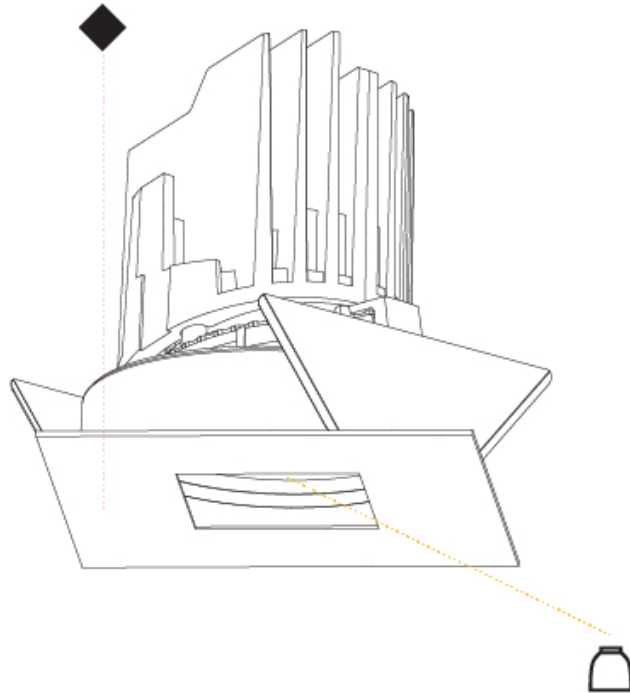

BIONIQ SQUARE PINHOLE RECESSED

A35377-

PROJECT

TYPE

SPECIFIER

QUANTITY

DATE

A