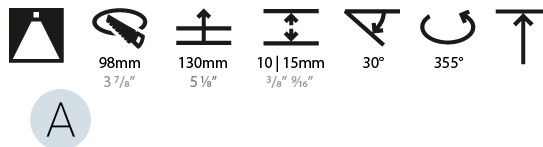

PHYSICAL

Shape: Square
Length (mm): 107
Length (in): 4 ³/₁₆"
Width (mm): 107
Width (in): 4 ³/₁₆"
Depth (mm): 112
Depth (in): 4 ⁷/₁₆"
Ceiling Thickness (mm): 10 / 12.5 / 15
Ceiling Thickness (in): 3/8 or 1/2 or 9/16
Min. Recessing Depth (mm): 130
Min. Recessing Depth (in): 5 ¹/₈"
Light Distribution: Adjustable / Downlight
Weight (kg): 0.479
Weight (lbs): 1.06
Fixture Finish: SSR / BKV / CWI / CRY / HAB / UFT / ITA / RUA / FTG / MYG / LOD / PUS / FRO / FUP / KIA / POP / BLS / SPG / MEY / GOH / GUM / CHC / COM / ABZ / JAG / OBR / MOS / ROR
Fixture Material: Aluminum Die Cast
Cut-out Measurements: 98mm / 3 7/8"

ELECTRICAL

Lamp Type: LED (Zhaga Standard)
Input Wattage (W): 16.5
Total Output Wattage (W): 14
Dimming: Tri-Mode (Non-Dimming and Phase Dimming (120Vac only) and 0-10V Dimming)
Driver Included: No
Driver Location: Recessed Housing
Driver Type: Constant Current - Universal
Driver Class: Class 2
Housing: See components
Input Voltage (V): 120 - 277
Constant Current (MA): 500

LED

Number of LEDs: 1
Color Temperature (°K): 2700 / 3000 / 3500 / 4000
Max. Delivered Lumen (lm): 940 / 980 / 1029 / 1050
Nominal Lumen (lm): 1386 / 1438 / 1511 / 1542
CRI: >90 CRI
Lamp Life (hrs): 50000

OPTICAL

Reflector°: 20 / 40 / 60
Adjustability: Rotational 355°; Tilt 30°

RATINGS AND CERTIFICATIONS

Certified By: Certified for North American Standards
IP rating: IP20

PROJECT
TYPE
SPECIFIER
QUANTITY
DATE